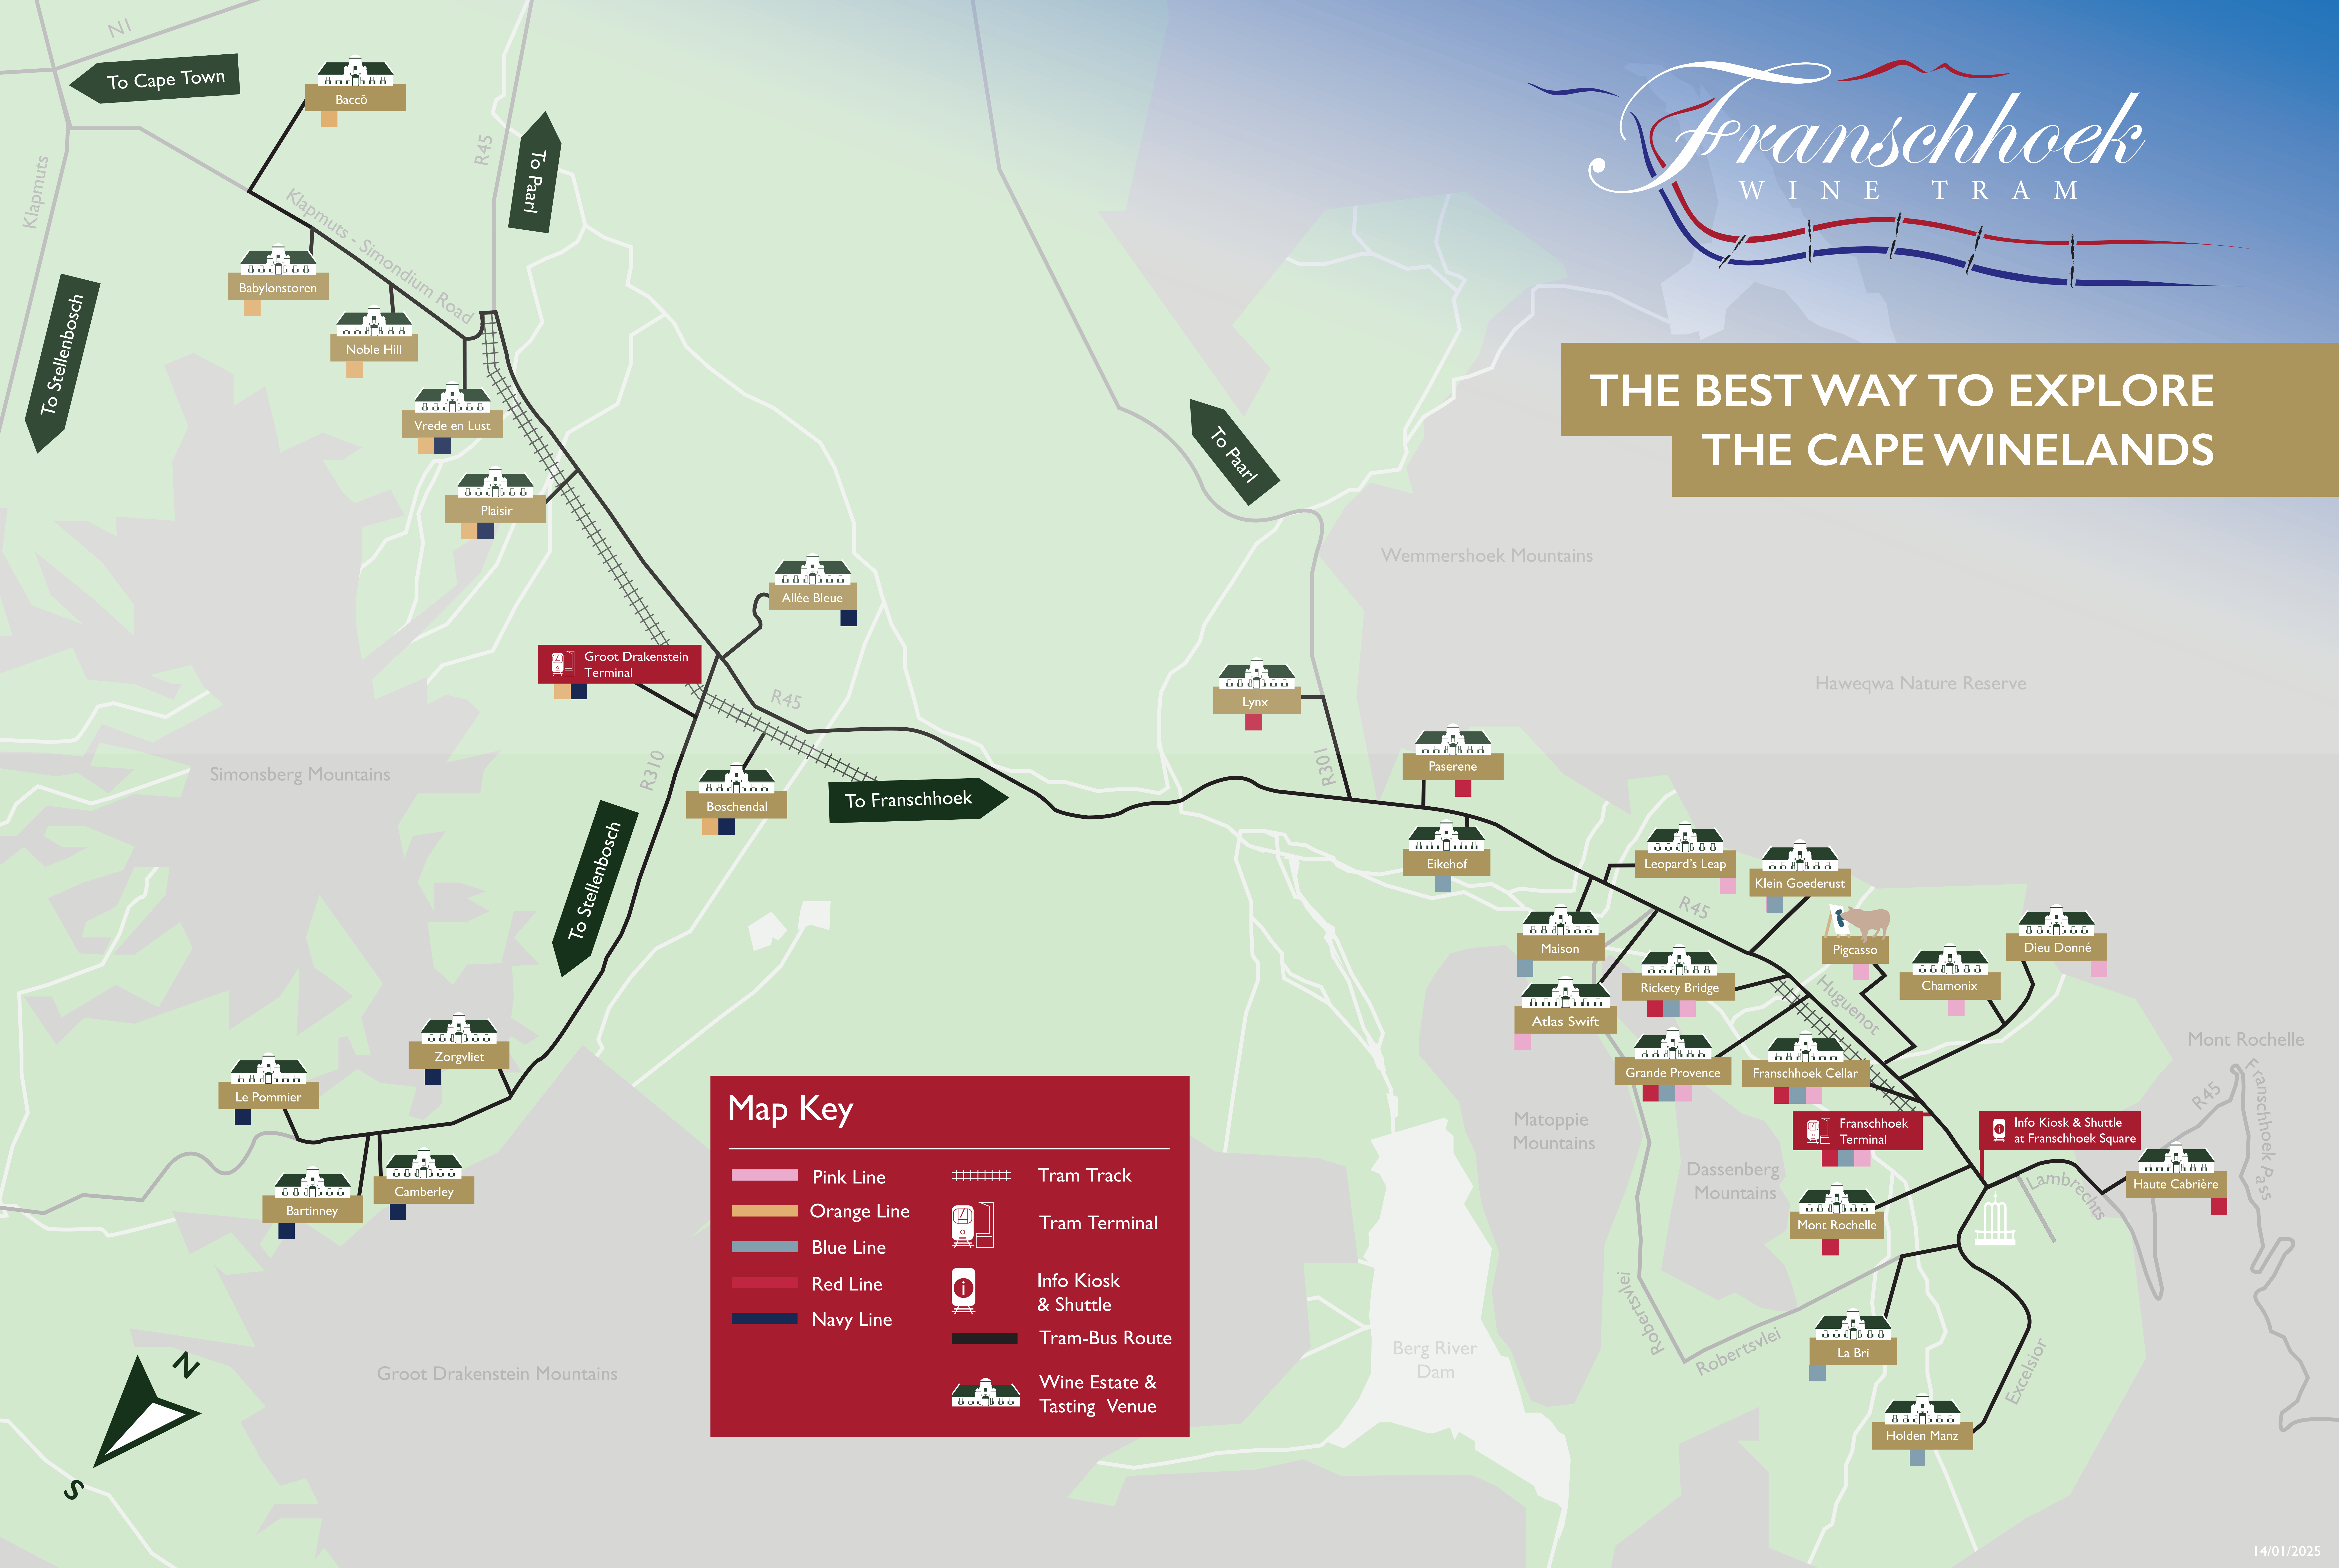

Franschhoek

WINE TRAM

THE BEST WAY TO EXPLORE THE CAPE WINELANDS

Map Key

	Pink Line		Tram Track
	Orange Line		Tram Terminal
	Blue Line		Info Kiosk & Shuttle
	Red Line		Tram-Bus Route
	Navy Line		Wine Estate & Tasting Venue